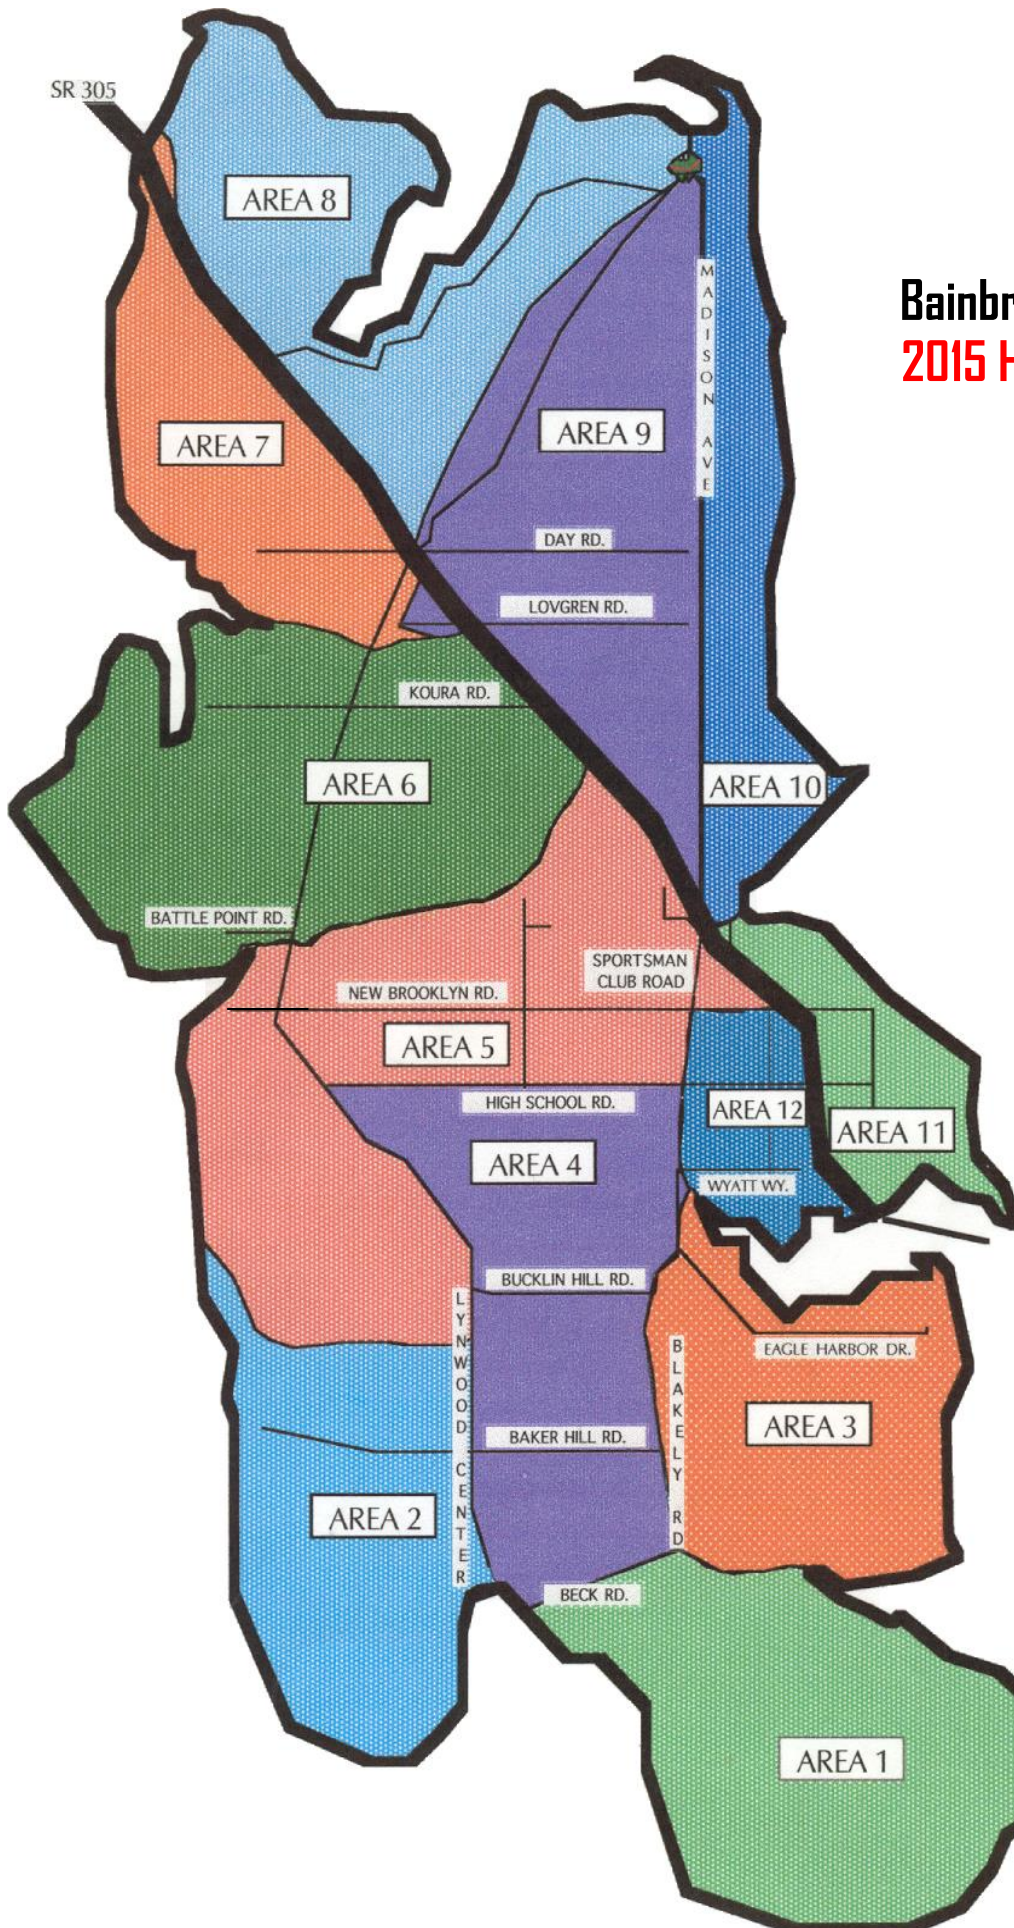

Bainbridge Island Fire Department 2015 Holiday Music Truck Schedule 5:00 p.m. to 9:00 p.m.

- AREA 1 Friday 12/11**
South of Beck Rd and Blakely Ave
- AREA 2 Sunday 12/13**
West of Lynwood Ctr Rd, including Baker Hill and Crystal Springs/Pt White
- AREA 3 Monday 12/14**
East of Blakely Ave, south of Eagle Harbor, north of Blakely Harbor
- AREA 4 Tuesday 12/15**
South of High School Rd, north of Beck Rd, east of Lynwood Ctr Rd, west of Blakely Ave
- AREA 5 Wednesday 12/16**
West of Fletcher Bay Rd, south of Battle Pt Dr, north of High School Rd, west of Hwy 305
- AREA 6 Thursday 12/17**
South of Manzanita Bay, north of Battle Point Dr, west of Hwy 305, Koura Rd
- AREA 7 Friday 12/18**
West of Miller Rd and Hwy 305, including Peterson Hill Rd and Reitan Rd
- AREA 8 Saturday 12/19**
East of Hwy 305 between Agate Pass and Phelps Rd, including Lafayette Ave
- AREA 9 Sunday 12/20**
East of Hwy 305 between Phelps Rd and Madison Ave North
- AREA 10 Monday 12/21**
East of Madison Ave North, including Pt Monroe Dr and Manitou Beach
- AREA 11 Tuesday 12/22**
East of Hwy 305 between Manitou Beach and the ferry terminal
- AREA 12a Wednesday 12/23**
Sportsman Club, North Town, Capstan Dr, Commodore Ln, Weaver Rd
- AREA 12 Thursday 12/24**
All points not included in area 12a east of Sportsmans Club Rd, west of 305, between New Brooklyn and Eagle Harbor